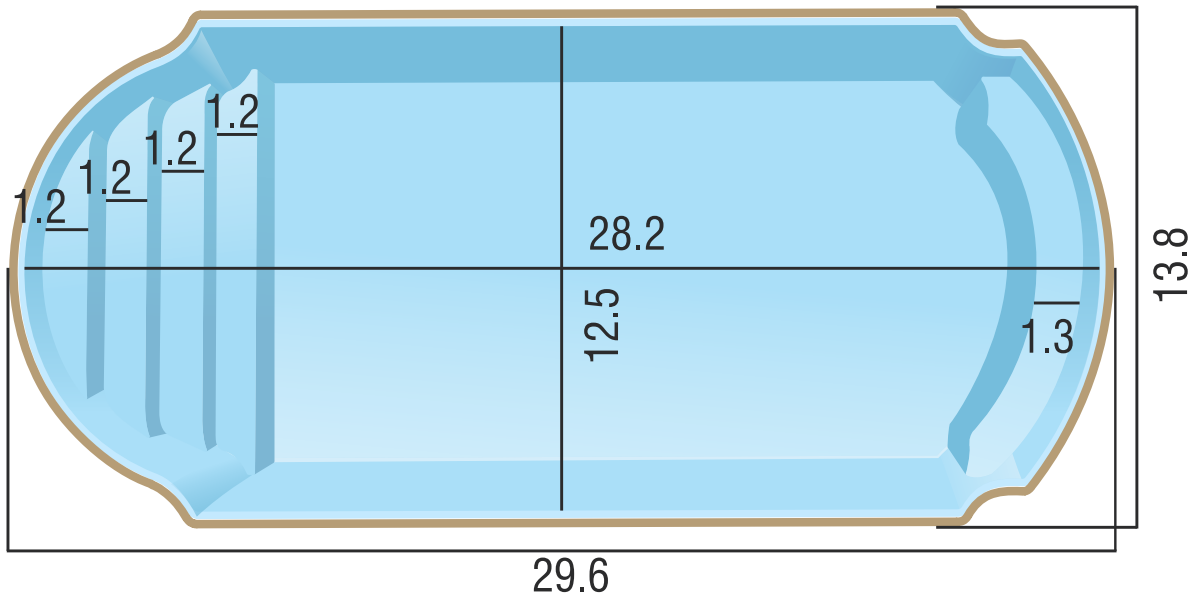

KISOL

- FIBERGLASS POOLS -

MEDITERRÂNEA

KS 900

10900 GALLONS

All illustrations have approximate internal and external measurements, expressed in feet. Approximate volumes, illustrations are not to scale.