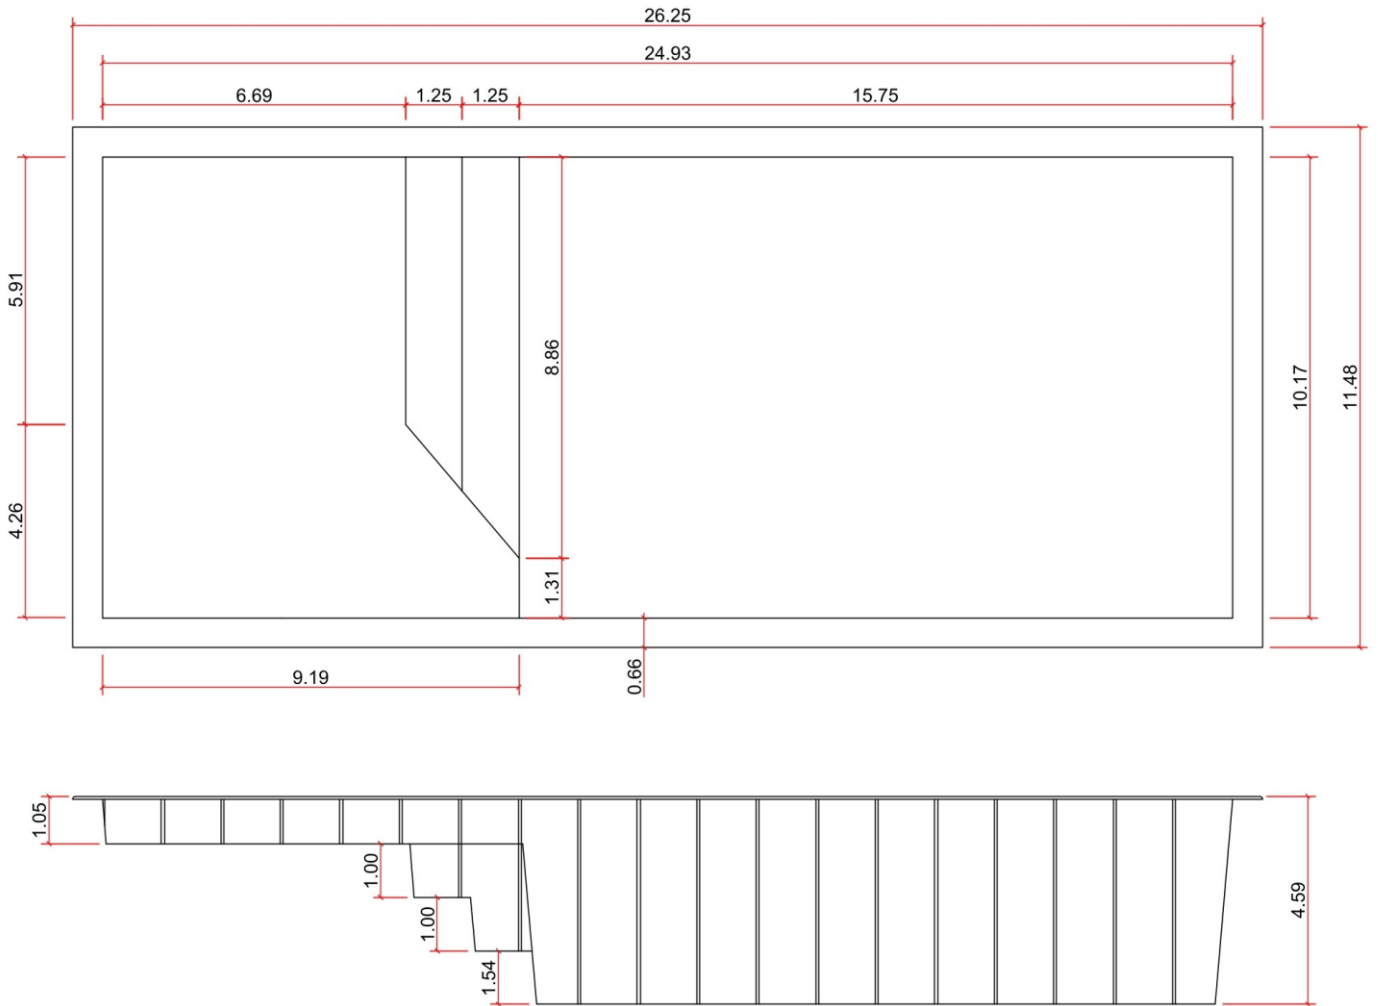

KISOL

- FIBERGLASS POOLS -

INFINITY PRAIA

KS 800

6400 GALLONS

All illustrations have approximate internal and external measurements, expressed in feet.
 Approximate volumes, illustrations are not to scale.