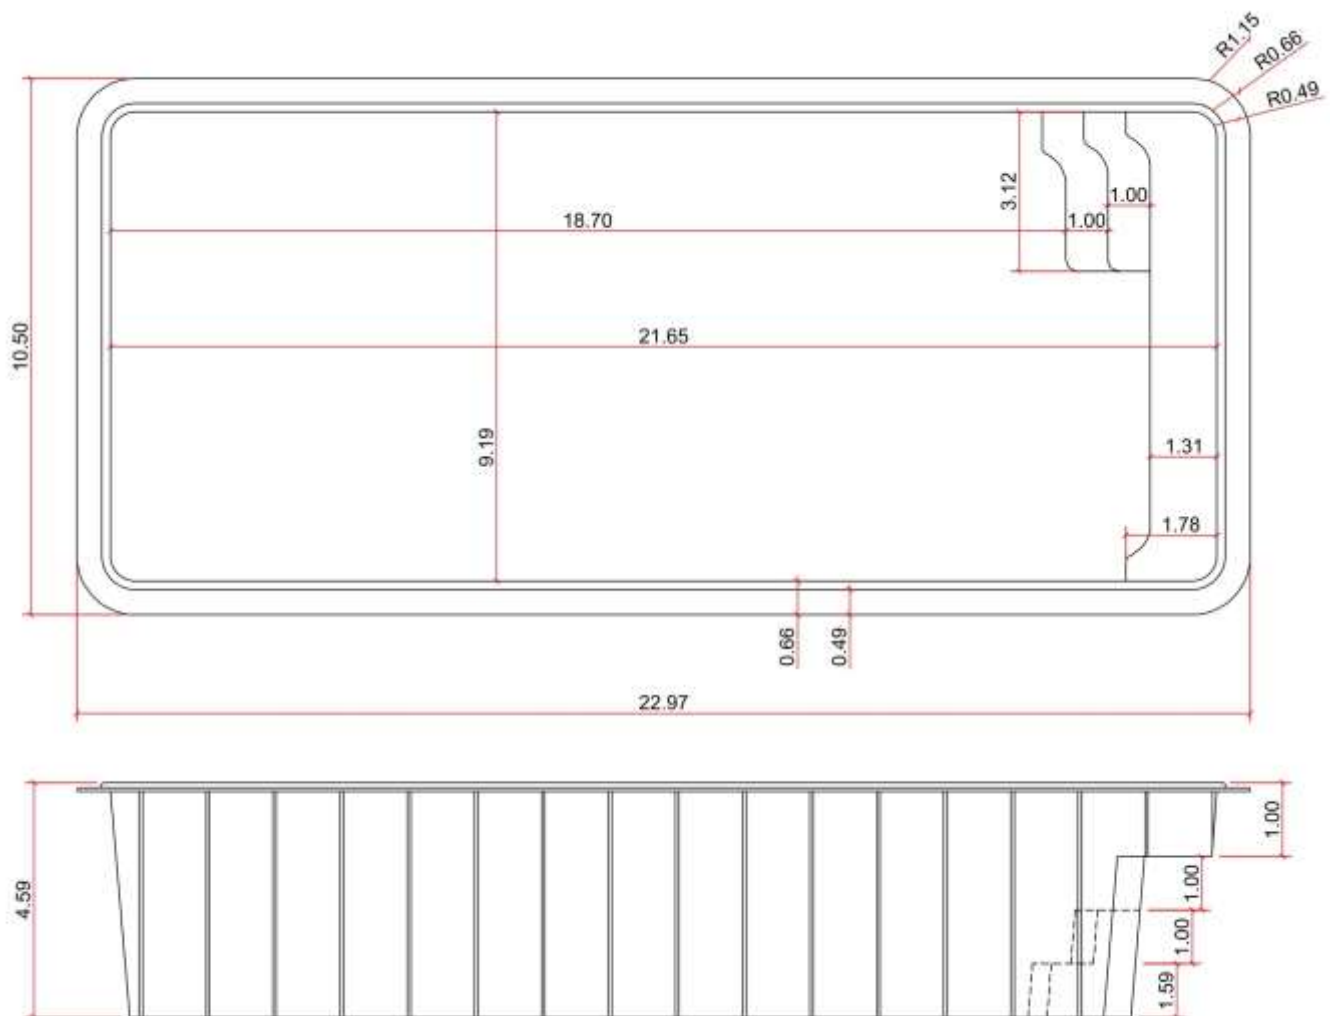

KISOL

- FIBERGLASS POOLS -

SPORT

KS 700

6900 GALLONS

All illustrations have approximate internal and external measurements, expressed in feet.
Approximate volumes, illustrations are not to scale.