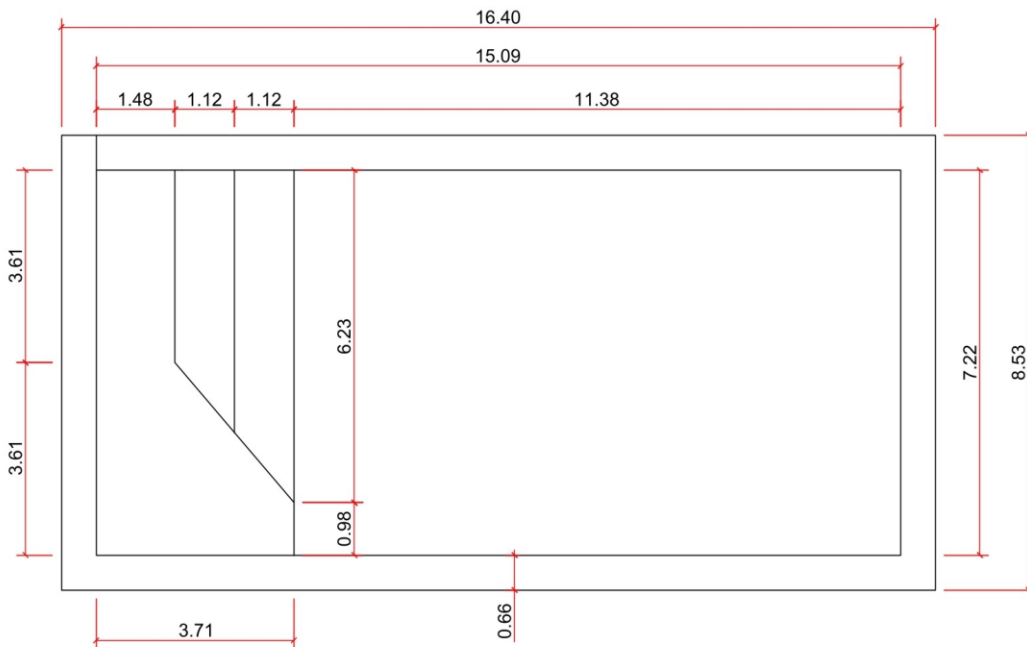

KISOL

— FIBERGLASS POOLS —

INFINITY ESCADA

KS 500

3400 GALLONS

All illustrations have approximate internal and external measurements, expressed in feet. Approximate volumes, illustrations are not to scale.