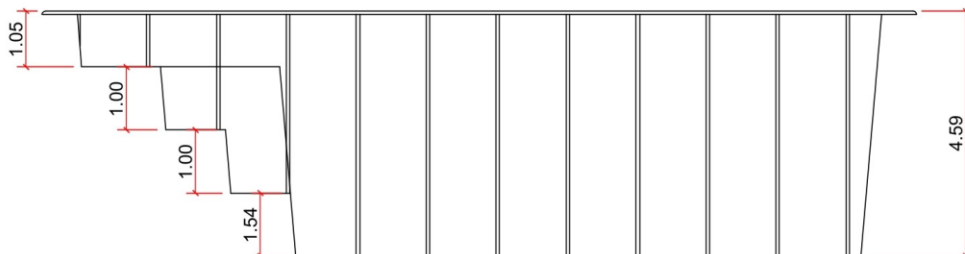

KISOL

— FIBERGLASS POOLS —

INFINITY ESCADA

KS 500

3400 GALLONS

All illustrations have approximate internal and external measurements, expressed in feet. Approximate volumes, illustrations are not to scale.