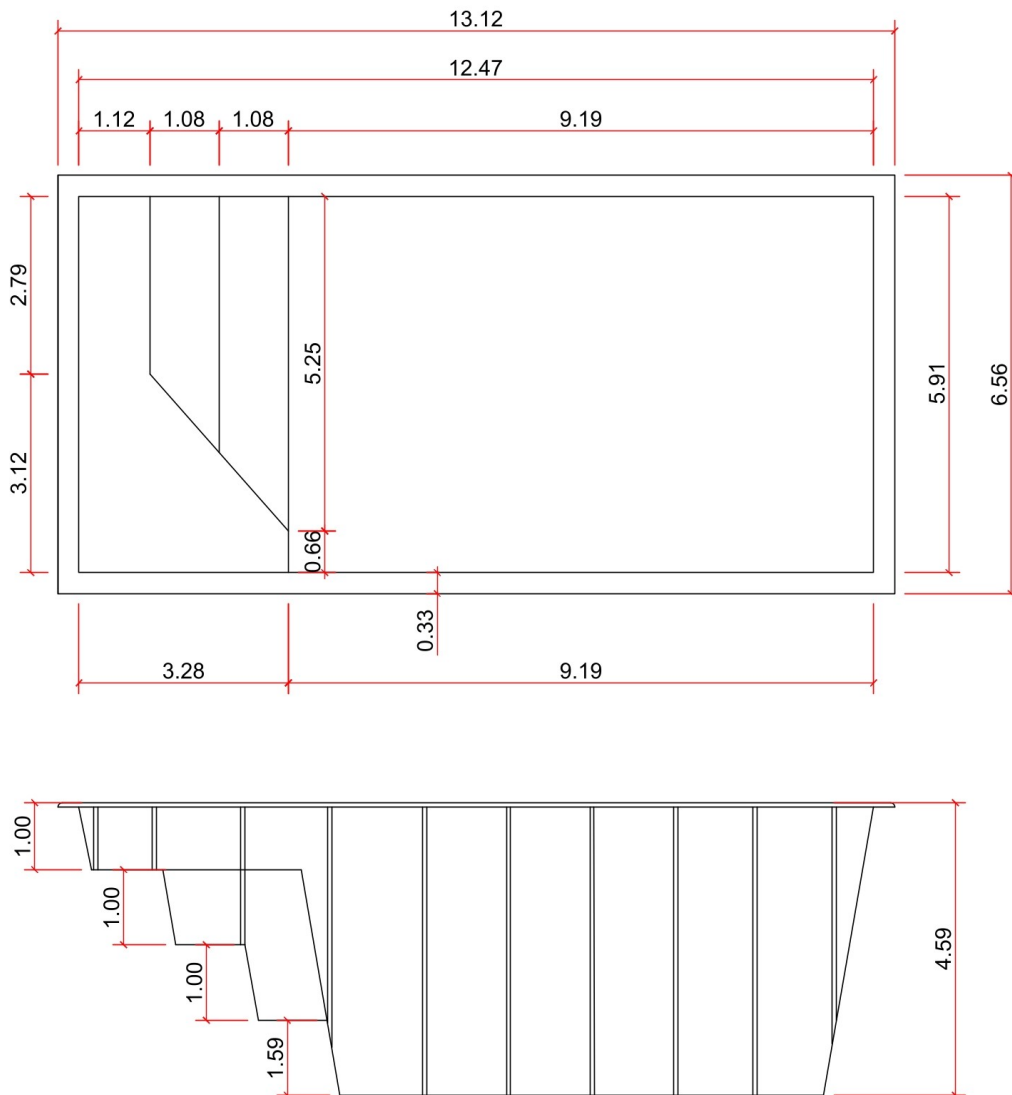

KISOL

— FIBERGLASS POOLS —

INFINITY SLIM

KS 400

1800 GALLONS

All illustrations have approximate internal and external measurements, expressed in feet.
Approximate volumes, illustrations are not to scale.