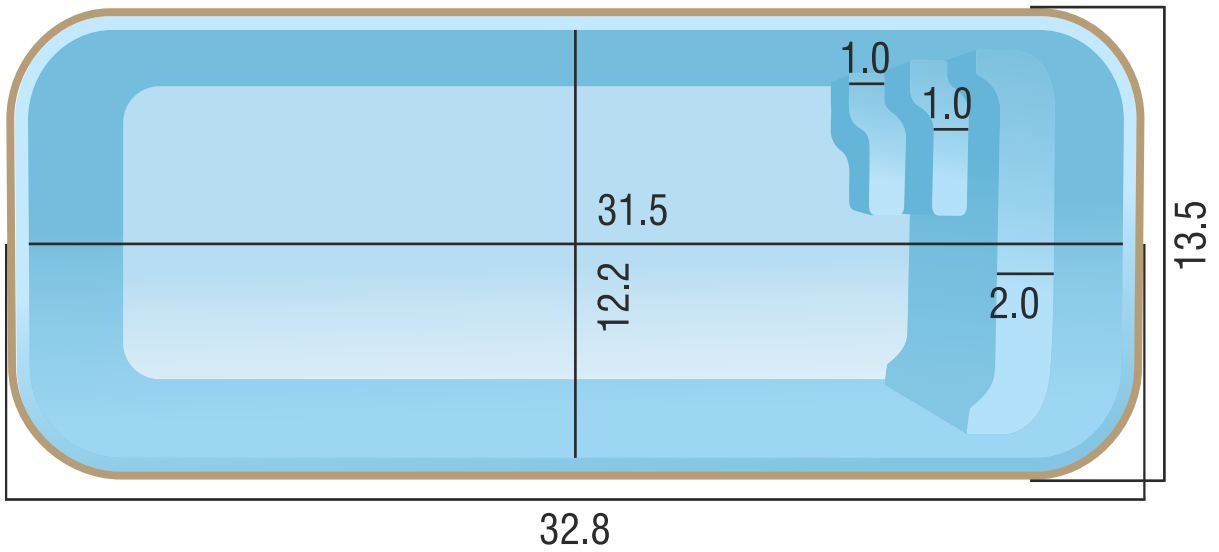

KISOL

- FIBERGLASS POOLS -

PREMIUM

KS 1000

11400 GALLONS

All illustrations have approximate internal and external measurements, expressed in feet. Approximate volumes, illustrations are not to scale.